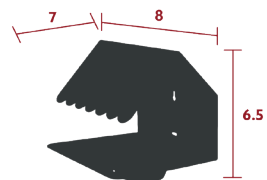

Steel sheet frame
Removable stainless steel bowl
100% polyester outdoor cord
Double fastening system: suspension or screws (not provided)

- 3089B9 ● Black Cherry
- 308920 ● Red Ochre
- 308945 ● Capucine
- 3089C6 ● Honey
- 308982 ● Cactus

- 308921 ● Acapulco Blue
- 308947 ● Anthracite
- 3089A5 ● Clay Grey
- 3089A6 ● Frosted Lemon
- 308983 ● Opaline Green