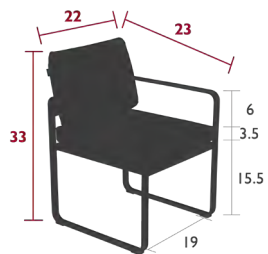

BELLEVIE *DINING*

8401 - CHAIR

DESIGN BY PAGNON ET PELHÂÎTRE

RESIDENTIAL CONTRACT INTENSIVE 10 IPAC 23

Flat aluminum frame
 Aluminum sheet seat
 Aluminum sheet backrest
 Stacking capacity : x 10 (Height – stacked : 58 in.)

12 lb

8402 - CHAIR V2

DESIGN BY PAGNON ET PELHÂÎTRE

NEW RESIDENTIAL CONTRACT INTENSIVE 8 IPAC 23

Flat aluminum frame
 Steel sheet seat
 Aluminum molded backrest

16.5 lb

8405XXYY - DINING ARMCHAIR

DESIGN BY PAGNON ET PELHÂÎTRE

NEW RESIDENTIAL CONTRACT INTENSIVE 10 IPAC 4 23

Flat aluminum frame
 Perforated aluminum sheet seat
 Perforated aluminum sheet backrest
 Flat aluminum armrests

22 lb