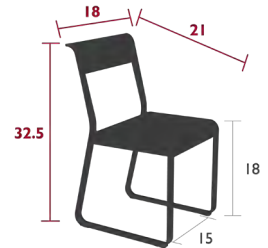

BELLEVIE *DINING*

8401 - CHAIR

DESIGN BY PAGNON ET PELHÂÎTRE

RESIDENTIAL CONTRACT INTENSIVE 10 IPAC 23

Flat aluminum frame
 Aluminum sheet seat
 Aluminum sheet backrest
 Stacking capacity : x 10 (Height – stacked : 58 in.)

12 lb

8402 - CHAIR V2

DESIGN BY PAGNON ET PELHÂÎTRE

NEW RESIDENTIAL CONTRACT INTENSIVE 8 IPAC 23

Flat aluminum frame
 Steel sheet seat
 Aluminum molded backrest

16.5 lb

8405XXYY - DINING ARMCHAIR

DESIGN BY PAGNON ET PELHÂÎTRE

NEW RESIDENTIAL CONTRACT INTENSIVE 10 IPAC 4 23

Flat aluminum frame
 Perforated aluminum sheet seat
 Perforated aluminum sheet backrest
 Flat aluminum armrests

22 lb