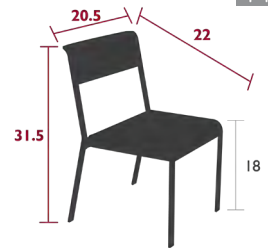

BELLEVIE *DINING*

8401 - CHAIR

DESIGN BY PAGNON ET PELHÂÎTRE

RESIDENTIAL CONTRACT INTENSIVE 10 IPAC 23

Flat aluminum frame
 Aluminum sheet seat
 Aluminum sheet backrest
 Stacking capacity : x 10 (Height – stacked : 58 in.)

12 lb

8402 - CHAIR V2

DESIGN BY PAGNON ET PELHÂÎTRE

NEW RESIDENTIAL CONTRACT INTENSIVE 8 IPAC 23

Flat aluminum frame
 Steel sheet seat
 Aluminum molded backrest

16.5 lb

8405XXYY - DINING ARMCHAIR

DESIGN BY PAGNON ET PELHÂÎTRE

NEW RESIDENTIAL CONTRACT INTENSIVE 10 IPAC 4 23

Flat aluminum frame
 Perforated aluminum sheet seat
 Perforated aluminum sheet backrest
 Flat aluminum armrests

22 lb