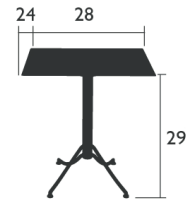

ARIANE

3290 - TABLE Ø 23.5 IN.
 DESIGN BY STUDIO FERMOB

RESIDENTIAL CONTRACT INTENSIVE 10 IPAC x2 24

Aluminum frame
 Aluminum table top
 Internal steel rod
 Tilting, tables nest for storage
 Aluminum flap handle to open/close the table top
 Protective stoppers to fit table tops safely with no risk of denting
 Height-adjustable pads

22 lb

3291 - TABLE 23.5 X 27.5 IN.
 DESIGN BY STUDIO FERMOB

RESIDENTIAL CONTRACT INTENSIVE 10 IPAC x2 24

Aluminum frame
 Aluminum table top
 Internal steel rod
 Aluminum flap handle to open/close the table top
 Tilting, tables nest for storage
 Protective stoppers to fit table tops safely with no risk of denting
 Height-adjustable pads