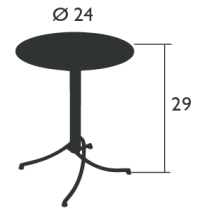

ARIANE

3290 - TABLE Ø 23.5 IN.
 DESIGN BY STUDIO FERMOB

RESIDENTIAL CONTRACT INTENSIVE 10 IPAC x2 24

Aluminum frame
 Aluminum table top
 Internal steel rod
 Tilting, tables nest for storage
 Aluminum flap handle to open/close the table top
 Protective stoppers to fit table tops safely with no risk of denting
 Height-adjustable pads

22 lb

3291 - TABLE 23.5 X 27.5 IN.
 DESIGN BY STUDIO FERMOB

RESIDENTIAL CONTRACT INTENSIVE 10 IPAC x2 24

Aluminum frame
 Aluminum table top
 Internal steel rod
 Aluminum flap handle to open/close the table top
 Tilting, tables nest for storage
 Protective stoppers to fit table tops safely with no risk of denting
 Height-adjustable pads