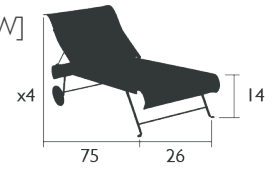

Adjustable backrest 4 positions (25-31.5-35.5-38 in.)

2 x Ø 8 in. wheels

See inside cover for available colors

Compatible with :

HEADREST 15 X 24 X 6 IN. - BASICS

42 LB

DUNE