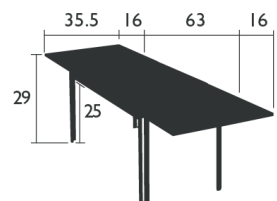

COSTA

7960 - LOW TABLE 39.5 X 31.5 IN.

RESIDENTIAL CONTRACT INTENSIVE 9 IPAC

Aluminum frame
Aluminum table top

33 lb

FURNITURE

8143 - TABLE 31.5 X 31.5 IN.

RESIDENTIAL CONTRACT INTENSIVE 9 IPAC x4

Aluminum frame
Aluminum table top

32 lb

8160 - TABLE 63 X 31.5 IN.

RESIDENTIAL CONTRACT INTENSIVE 9 IPAC x6

Aluminum frame
Aluminum table top

46 lb

8147 - TABLE WITH EXTENSIONS 63/94.5 X 35.5 IN.

RESIDENTIAL CONTRACT INTENSIVE 9 IPAC x10

Aluminum frame
Aluminum table top

71 lb

COSTA

7950 - HIGH TABLE 31.5 X 31.5 IN.

RESIDENTIAL CONTRACT INTENSIVE

9
IPAC

Aluminum frame
Aluminum table top

35 lb