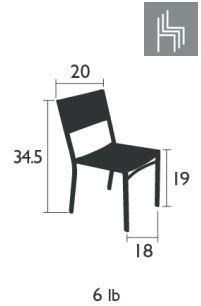

COSTA

7901 - CHAIR

Aluminum frame
 Seat and backrest in Batyline® OTF : ISO/DUO or STEREO [NEW]
 Tearproof, stain-resistant, mold-resistant, and shape-retention
 See inside cover for available colors
Stacking capacity : x 10 (Height—stacked : 48 IN.)

7902 - ARMCHAIR

Aluminum frame
 Aluminum armrests
 Seat and backrest in Batyline® OTF : ISO/DUO or STEREO [NEW]
 Tearproof, stain-resistant, mold-resistant, and shape-retention
 See inside cover for available colors
Stacking capacity : x 7 (Height—stacked : 45 IN.)

7904 - LOW ARMCHAIR

Aluminum frame
 Aluminum armrests
 Seat and backrest in Batyline® OTF : ISO/DUO or STEREO [NEW]
 Tearproof, stain-resistant, mold-resistant, and shape-retention
 See inside cover for available colors
Stacking capacity : x 5 (Height—stacked : 36 IN.)

7903 - BAR CHAIR

Aluminum frame
 Seat and backrest in Batyline® OTF : ISO/DUO or STEREO [NEW]
 Tearproof, stain-resistant, mold-resistant, and shape-retention
 Special height available for the Contract market only (24 in.)
 See inside cover for available colors