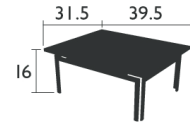

7904 - LOW ARMCHAIR

Aluminum frame
 Aluminum armrests
 Seat and backrest in Batyline® OTF : ISO/DUO or STEREO [NEW]
 Tearproof, stain-resistant, mold-resistant, and shape-retention
 See inside cover for available colors
Stacking capacity : x 5 (Height—stacked : 36 IN.)

7903 - BAR CHAIR

Aluminum frame
 Seat and backrest in Batyline® OTF : ISO/DUO or STEREO [NEW]
 Tearproof, stain-resistant, mold-resistant, and shape-retention
 Special height available for the Contract market only (24 in.)
 See inside cover for available colors

COSTA

7960 - LOW TABLE 39.5 X 31.5 IN.

RESIDENTIAL CONTRACT INTENSIVE 9 IPAC

Aluminum frame
Aluminum table top

33 lb

FURNITURE

8143 - TABLE 31.5 X 31.5 IN.

RESIDENTIAL CONTRACT INTENSIVE 9 IPAC x4

Aluminum frame
Aluminum table top

32 lb

8160 - TABLE 63 X 31.5 IN.

RESIDENTIAL CONTRACT INTENSIVE 9 IPAC x6

Aluminum frame
Aluminum table top

46 lb

8147 - TABLE WITH EXTENSIONS 63/94.5 X 35.5 IN.

RESIDENTIAL CONTRACT INTENSIVE 9 IPAC x10