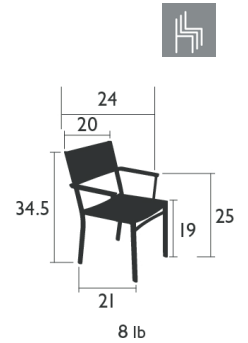

COSTA

7901 - CHAIR

Aluminum frame
 Seat and backrest in Batyline® OTF : ISO/DUO or STEREO [NEW]
 Tearproof, stain-resistant, mold-resistant, and shape-retention
 See inside cover for available colors
Stacking capacity : x 10 (Height—stacked : 48 IN.)

7902 - ARMCHAIR

Aluminum frame
 Aluminum armrests
 Seat and backrest in Batyline® OTF : ISO/DUO or STEREO [NEW]
 Tearproof, stain-resistant, mold-resistant, and shape-retention
 See inside cover for available colors
Stacking capacity : x 7 (Height—stacked : 45 IN.)

7904 - LOW ARMCHAIR

Aluminum frame
 Aluminum armrests
 Seat and backrest in Batyline® OTF : ISO/DUO or STEREO [NEW]
 Tearproof, stain-resistant, mold-resistant, and shape-retention
 See inside cover for available colors
Stacking capacity : x 5 (Height—stacked : 36 IN.)

7903 - BAR CHAIR

Aluminum frame
 Seat and backrest in Batyline® OTF : ISO/DUO or STEREO [NEW]
 Tearproof, stain-resistant, mold-resistant, and shape-retention
 Special height available for the Contract market only (24 in.)
 See inside cover for available colors