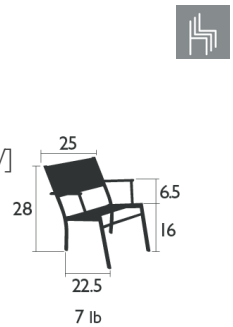

COSTA

7901 - CHAIR

Aluminum frame
 Seat and backrest in Batyline® OTF : ISO/DUO or STEREO [NEW]
 Tearproof, stain-resistant, mold-resistant, and shape-retention
 See inside cover for available colors
Stacking capacity : x 10 (Height—stacked : 48 IN.)

7902 - ARMCHAIR

Aluminum frame
 Aluminum armrests
 Seat and backrest in Batyline® OTF : ISO/DUO or STEREO [NEW]
 Tearproof, stain-resistant, mold-resistant, and shape-retention
 See inside cover for available colors
Stacking capacity : x 7 (Height—stacked : 45 IN.)

7904 - LOW ARMCHAIR

Aluminum frame
 Aluminum armrests
 Seat and backrest in Batyline® OTF : ISO/DUO or STEREO [NEW]
 Tearproof, stain-resistant, mold-resistant, and shape-retention
 See inside cover for available colors
Stacking capacity : x 5 (Height—stacked : 36 IN.)

7903 - BAR CHAIR

Aluminum frame
 Seat and backrest in Batyline® OTF : ISO/DUO or STEREO [NEW]
 Tearproof, stain-resistant, mold-resistant, and shape-retention
 Special height available for the Contract market only (24 in.)
 See inside cover for available colors