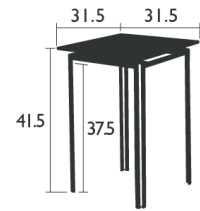

Aluminum frame
Aluminum table top

32 lb

8160 - TABLE 63 X 31.5 IN.

RESIDENTIAL CONTRACT INTENSIVE 9 IPAC x6

Aluminum frame
Aluminum table top

46 lb

8147 - TABLE WITH EXTENSIONS 63/94.5 X 35.5 IN.

RESIDENTIAL CONTRACT INTENSIVE 9 IPAC x10

Aluminum frame
Aluminum table top

71 lb

COSTA

7950 - HIGH TABLE 31.5 X 31.5 IN.

RESIDENTIAL CONTRACT INTENSIVE

9
IPAC

Aluminum frame
Aluminum table top

35 lb