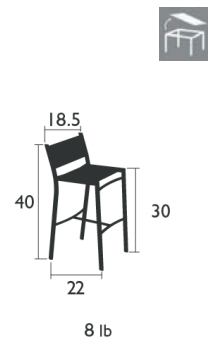

COSTA

7901 - CHAIR

Aluminum frame
 Seat and backrest in Batyline® OTF : ISO/DUO or STEREO [NEW]
 Tearproof, stain-resistant, mold-resistant, and shape-retention
 See inside cover for available colors
Stacking capacity : x 10 (Height—stacked : 48 IN.)

7902 - ARMCHAIR

Aluminum frame
 Aluminum armrests
 Seat and backrest in Batyline® OTF : ISO/DUO or STEREO [NEW]
 Tearproof, stain-resistant, mold-resistant, and shape-retention
 See inside cover for available colors
Stacking capacity : x 7 (Height—stacked : 45 IN.)

7904 - LOW ARMCHAIR

Aluminum frame
 Aluminum armrests
 Seat and backrest in Batyline® OTF : ISO/DUO or STEREO [NEW]
 Tearproof, stain-resistant, mold-resistant, and shape-retention
 See inside cover for available colors
Stacking capacity : x 5 (Height—stacked : 36 IN.)

7903 - BAR CHAIR

Aluminum frame
 Seat and backrest in Batyline® OTF : ISO/DUO or STEREO [NEW]
 Tearproof, stain-resistant, mold-resistant, and shape-retention
 Special height available for the Contract market only (24 in.)
 See inside cover for available colors