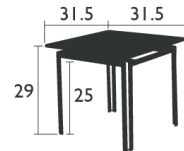

7903 - BAR CHAIR

Aluminum frame
 Seat and backrest in Batyline® OTF : ISO/DUO or STEREO [NEW]
 Tearproof, stain-resistant, mold-resistant, and shape-retention
 Special height available for the Contract market only (24 in.)
 See inside cover for available colors

COSTA

7960 - LOW TABLE 39.5 X 31.5 IN.

RESIDENTIAL CONTRACT INTENSIVE 9 IPAC

Aluminum frame
Aluminum table top

33 lb

FURNITURE

8143 - TABLE 31.5 X 31.5 IN.

RESIDENTIAL CONTRACT INTENSIVE 9 IPAC x4

Aluminum frame
Aluminum table top

32 lb

8160 - TABLE 63 X 31.5 IN.

RESIDENTIAL CONTRACT INTENSIVE 9 IPAC x6

Aluminum frame
Aluminum table top

46 lb

8147 - TABLE WITH EXTENSIONS 63/94.5 X 35.5 IN.

RESIDENTIAL CONTRACT INTENSIVE 9 IPAC x10

Aluminum frame
Aluminum table top

71 lb

COSTA

7950 - HIGH TABLE 31.5 X 31.5 IN.

RESIDENTIAL CONTRACT INTENSIVE

9
IPAC

Aluminum frame
Aluminum table top

35 lb