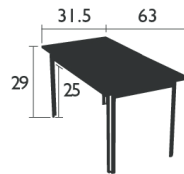

COSTA

7960 - LOW TABLE 39.5 X 31.5 IN.

RESIDENTIAL CONTRACT INTENSIVE 9 IPAC

Aluminum frame
Aluminum table top

33 lb

FURNITURE

8143 - TABLE 31.5 X 31.5 IN.

RESIDENTIAL CONTRACT INTENSIVE 9 IPAC x4

Aluminum frame
Aluminum table top

32 lb

8160 - TABLE 63 X 31.5 IN.

RESIDENTIAL CONTRACT INTENSIVE 9 IPAC x6

Aluminum frame
Aluminum table top

46 lb

8147 - TABLE WITH EXTENSIONS 63/94.5 X 35.5 IN.

RESIDENTIAL CONTRACT INTENSIVE 9 IPAC x10

Aluminum frame
Aluminum table top

71 lb

COSTA

7950 - HIGH TABLE 31.5 X 31.5 IN.

RESIDENTIAL CONTRACT INTENSIVE

9
IPAC

Aluminum frame
Aluminum table top

35 lb