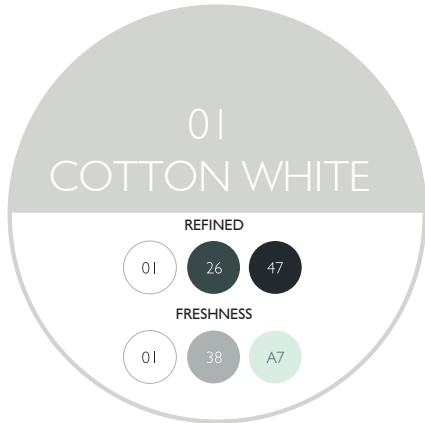

A FEW COLOUR COMBINATIONS

48
ROSEMARY

AQUATIC

48 65 46

FERMOB'S *crush* ♥

48 14 73

SIXTIES

02
CEDAR GREEN

WILD

02 82 21

INTENSE

02 A5 20

92
DEEP BLUE

DEEP

92 21 26

VIBRANT