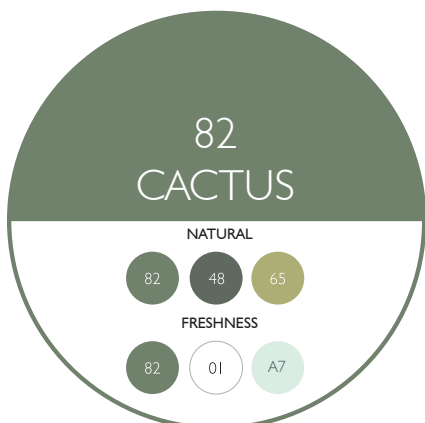

A FEW COLOUR COMBINATIONS

48
ROSEMARY

AQUATIC

48 65 46

FERMOB'S *crush* ♥

48 14 73

SIXTIES

02
CEDAR GREEN

WILD

02 82 21

INTENSE

02 A5 20

92
DEEP BLUE

DEEP

92 21 26

VIBRANT

92 93 73

38
STEEL GREY

MINIMALIST

38 26 47

GRAPHIC

38 73 92

46
LAGOON BLUE

NORDIC