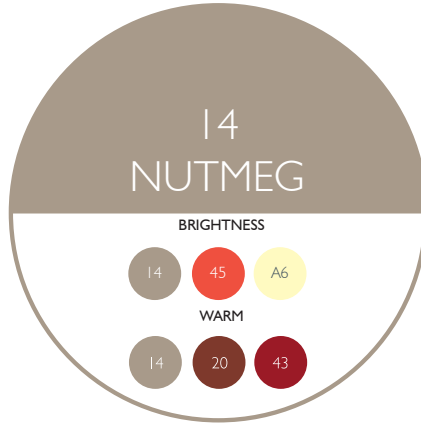

A FEW COLOUR COMBINATIONS

48
ROSEMARY

AQUATIC

48 65 46

FERMOB'S *crush* ♥

48 14 73

SIXTIES

02
CEDAR GREEN

WILD

02 82 21

INTENSE

02 A5 20

92
DEEP BLUE

DEEP

92 21 26

VIBRANT

92 93 73

38
STEEL GREY

MINIMALIST

38 26 47

GRAPHIC

38 73 92

46
LAGOON BLUE

NORDIC