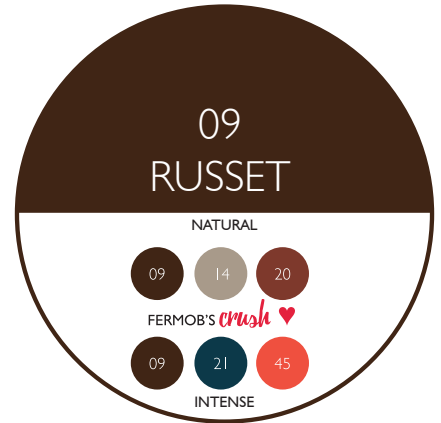

A FEW COLOUR COMBINATIONS

48
ROSEMARY

AQUATIC

48 65 46

FERMOB'S *crush* ♥

48 14 73

SIXTIES

02
CEDAR GREEN

WILD

02 82 21

INTENSE

02 A5 20

92
DEEP BLUE

DEEP

92 21 26

VIBRANT

92 93 73

38
STEEL GREY

MINIMALIST

38 26 47

GRAPHIC

38 73 92

46
LAGOON BLUE

NORDIC