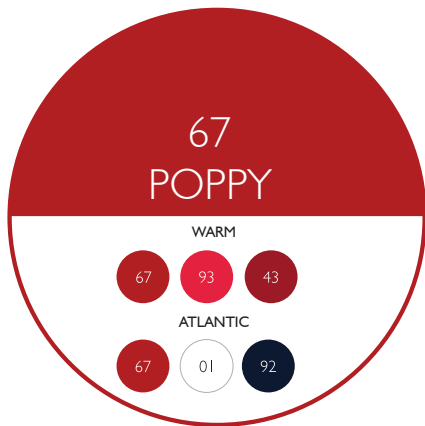

A FEW COLOUR COMBINATIONS

48
ROSEMARY

AQUATIC

48 65 46

FERMOB'S *crush* ♥

48 14 73

SIXTIES

02
CEDAR GREEN

WILD

02 82 21

INTENSE

02 A5 20

92
DEEP BLUE

DEEP

92 21 26

VIBRANT